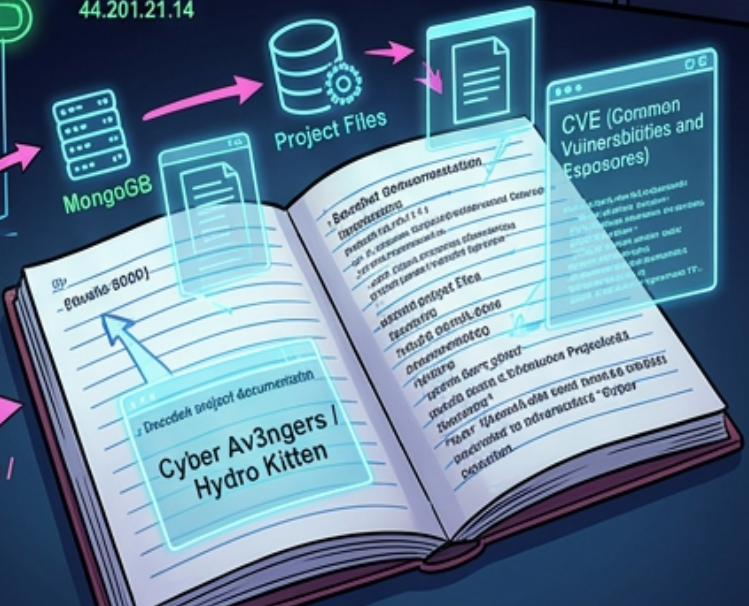

```

TRG

TAACK

Cyber Av3ngers / Hydro Kitten

AWS Server  
44.201.21.14

MongoDB

Project Files

CVE (Common Vulnerabilities and Exposures)